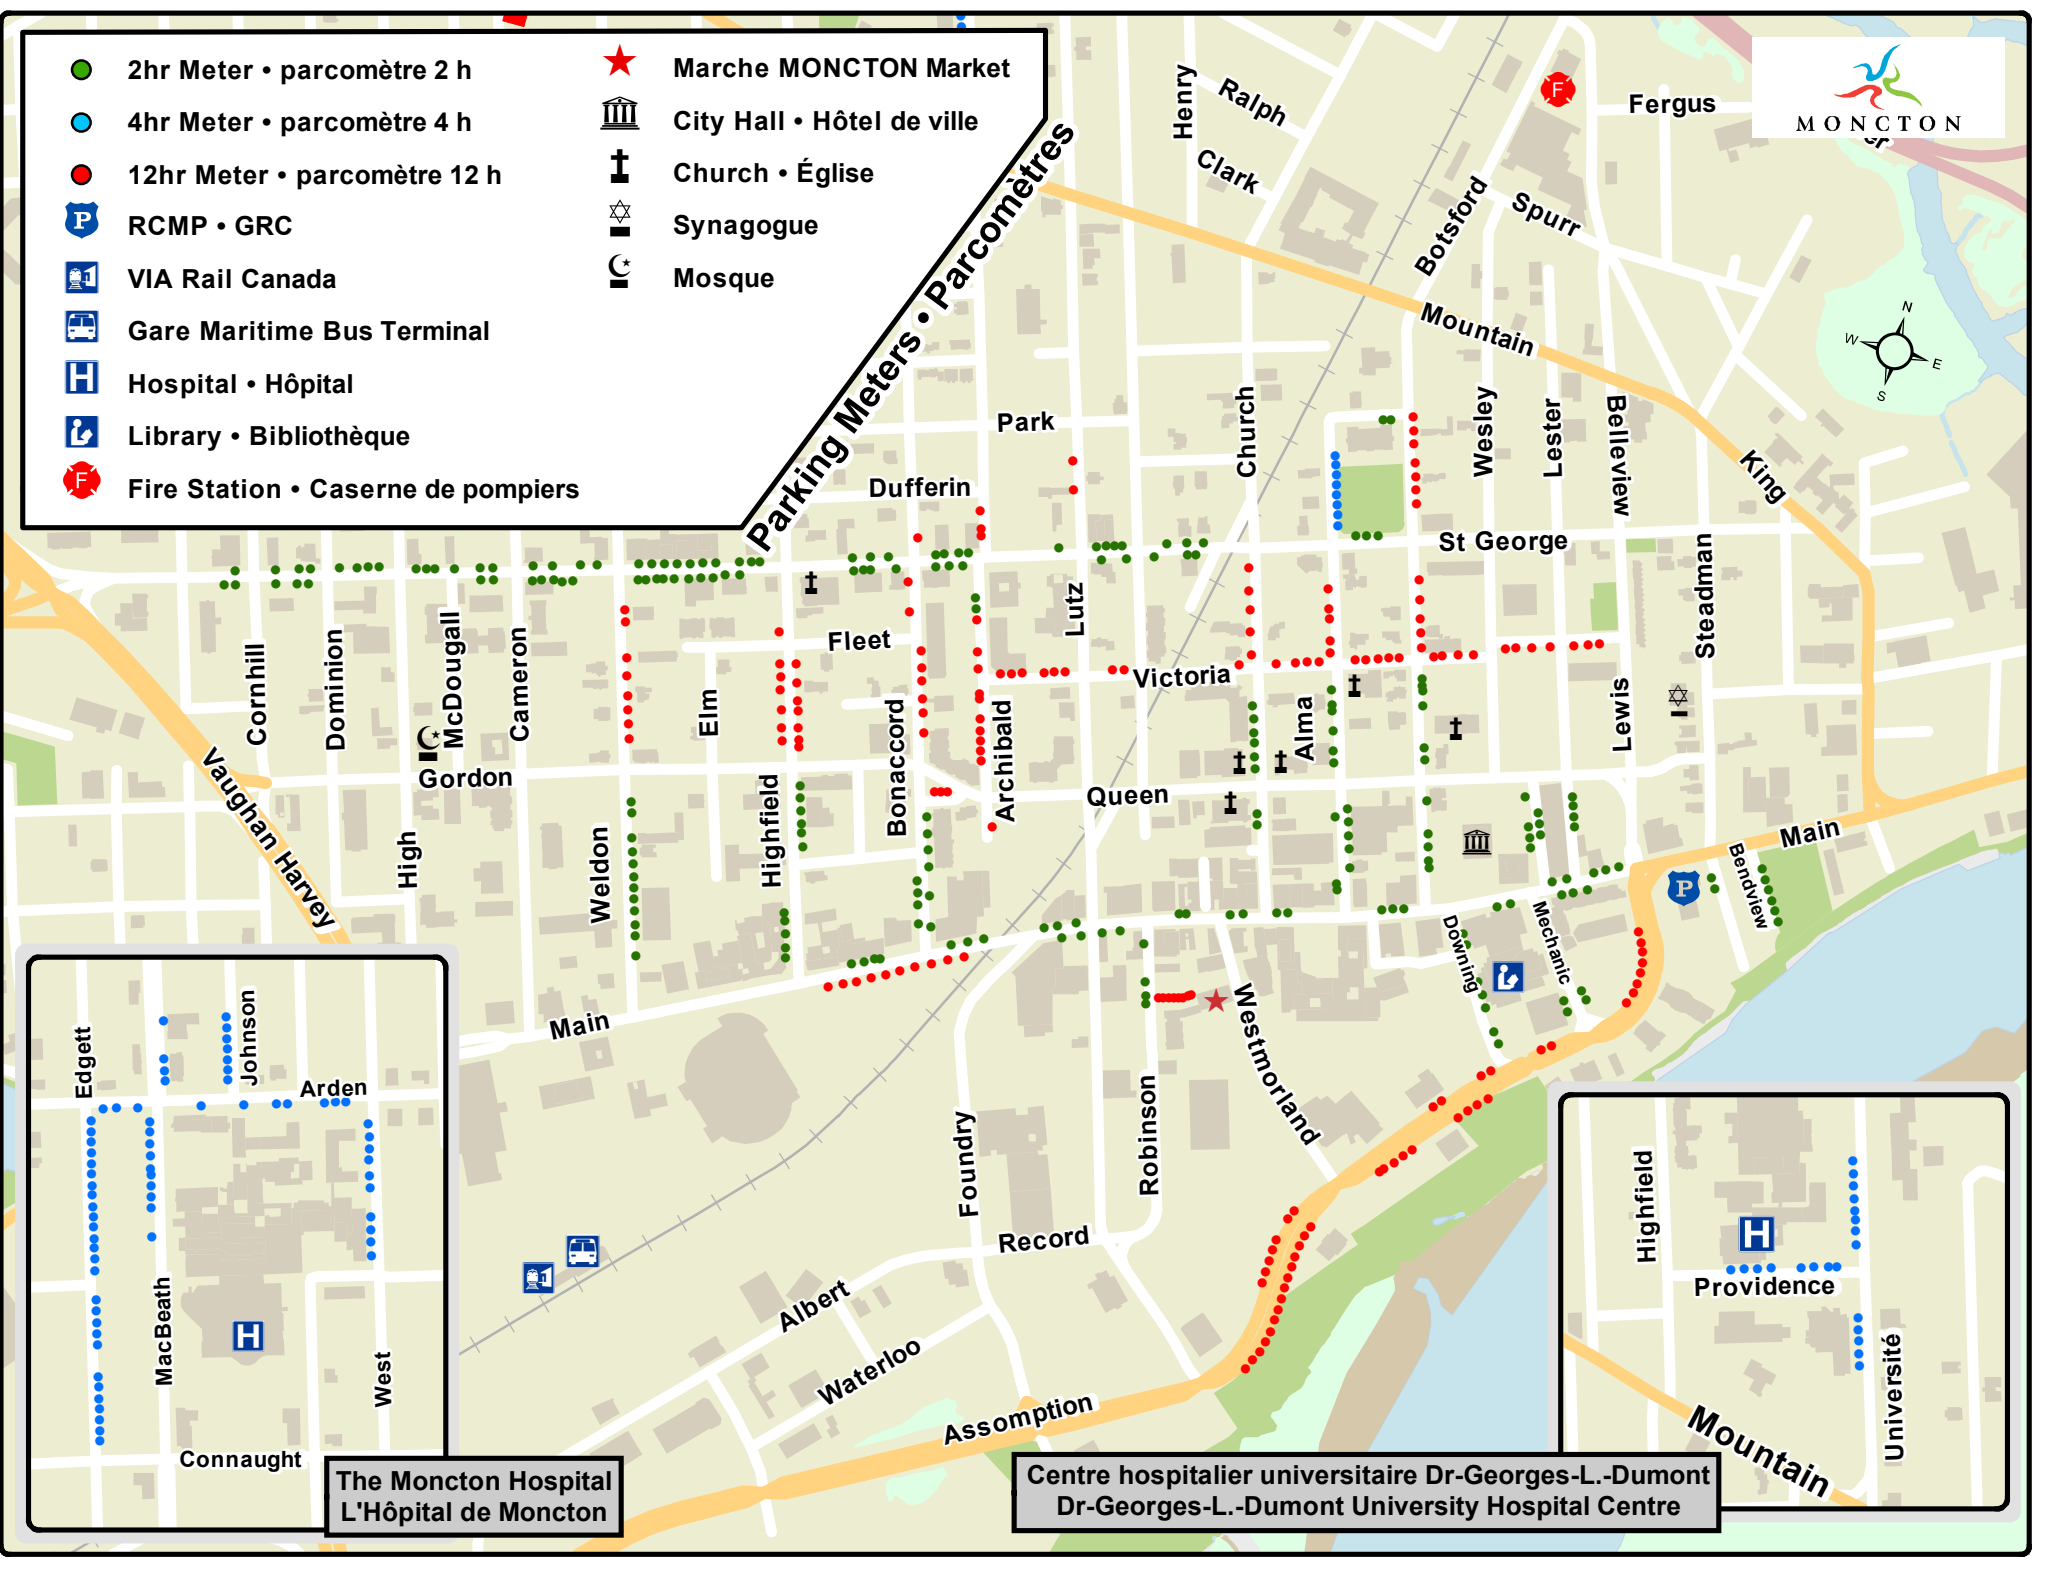

- 2hr Meter • parcomètre 2 h
- 4hr Meter • parcomètre 4 h
- 12hr Meter • parcomètre 12 h
- P RCMP • GRC
- 🚊 VIA Rail Canada
- 🚌 Gare Maritime Bus Terminal
- 🏥 Hospital • Hôpital
- 📖 Library • Bibliothèque
- 🚒 Fire Station • Caserne de pompiers
- ★ Marche MONCTON Market
- 🏛️ City Hall • Hôtel de ville
- ✝️ Church • Église
- 🕍 Synagogue
- 🕌 Mosque

**Parking Meters • Parcomètres**

**The Moncton Hospital  
L'Hôpital de Moncton**

Map inset showing parking meter locations (blue dots) around the hospital area, including streets Edgett, Johnson, Arden, MacBeath, West, and Connaught.

**Centre hospitalier universitaire Dr-Georges-L.-Dumont  
Dr-Georges-L.-Dumont University Hospital Centre**

Map inset showing parking meter locations (blue dots) around the university hospital area, including streets Highfield, Providence, and Université.